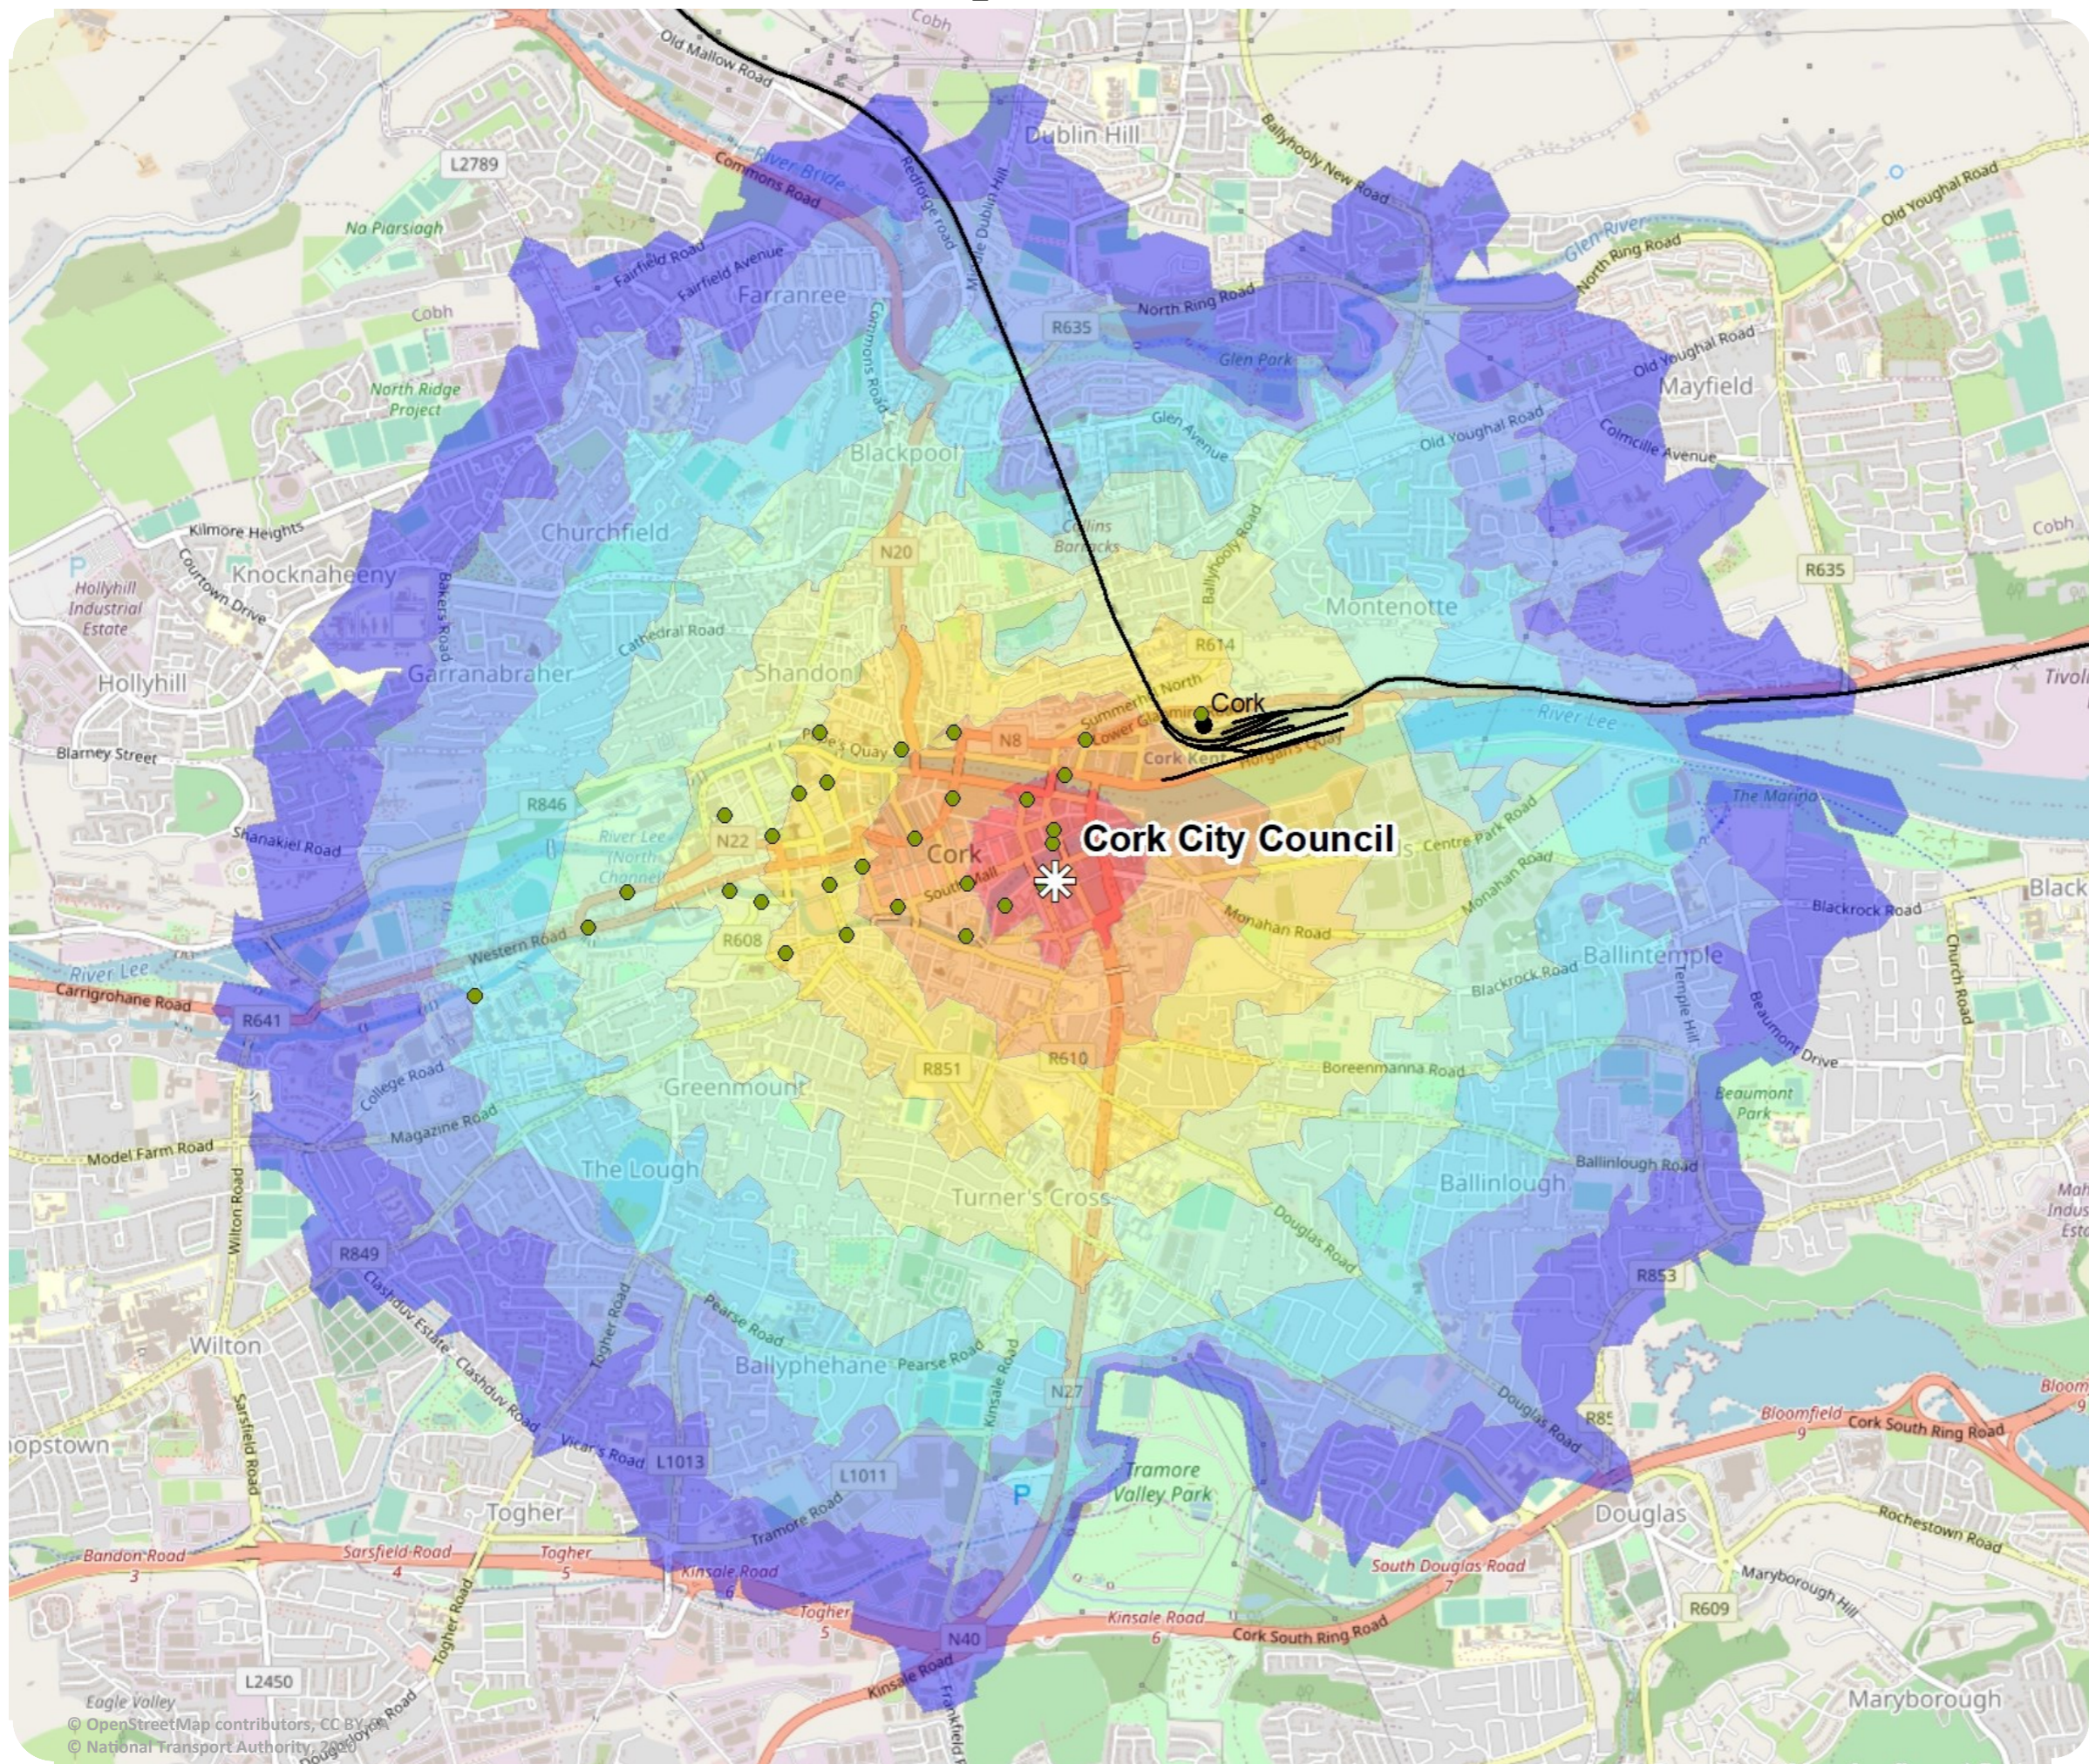

APPROX. CYCLE TIME Minutes

● Rail

Údarás Náisiúnta Iompair
National Transport Authority

[smartertravel](http://smartertravel.ie) >>>
>>> [workplaces](http://workplaces.ie)

Cork City Council Walk Times

Comhairle Cathrach Chorcaí
Cork City Council

APPROX. WALK TIME Minutes

- 5
- 25
- 10
- 30
- 15
- 35
- 20
- 40

- Coke Zero Bike Station
- Rail

Údarás Náisiúnta Iompair
National Transport Authority

[smartertravel >>>](http://www.smartertravelworkplaces.ie)
[workplaces >>>](http://www.smartertravelworkplaces.ie)

© OpenStreetMap contributors, CC BY-SA
© National Transport Authority, 2019