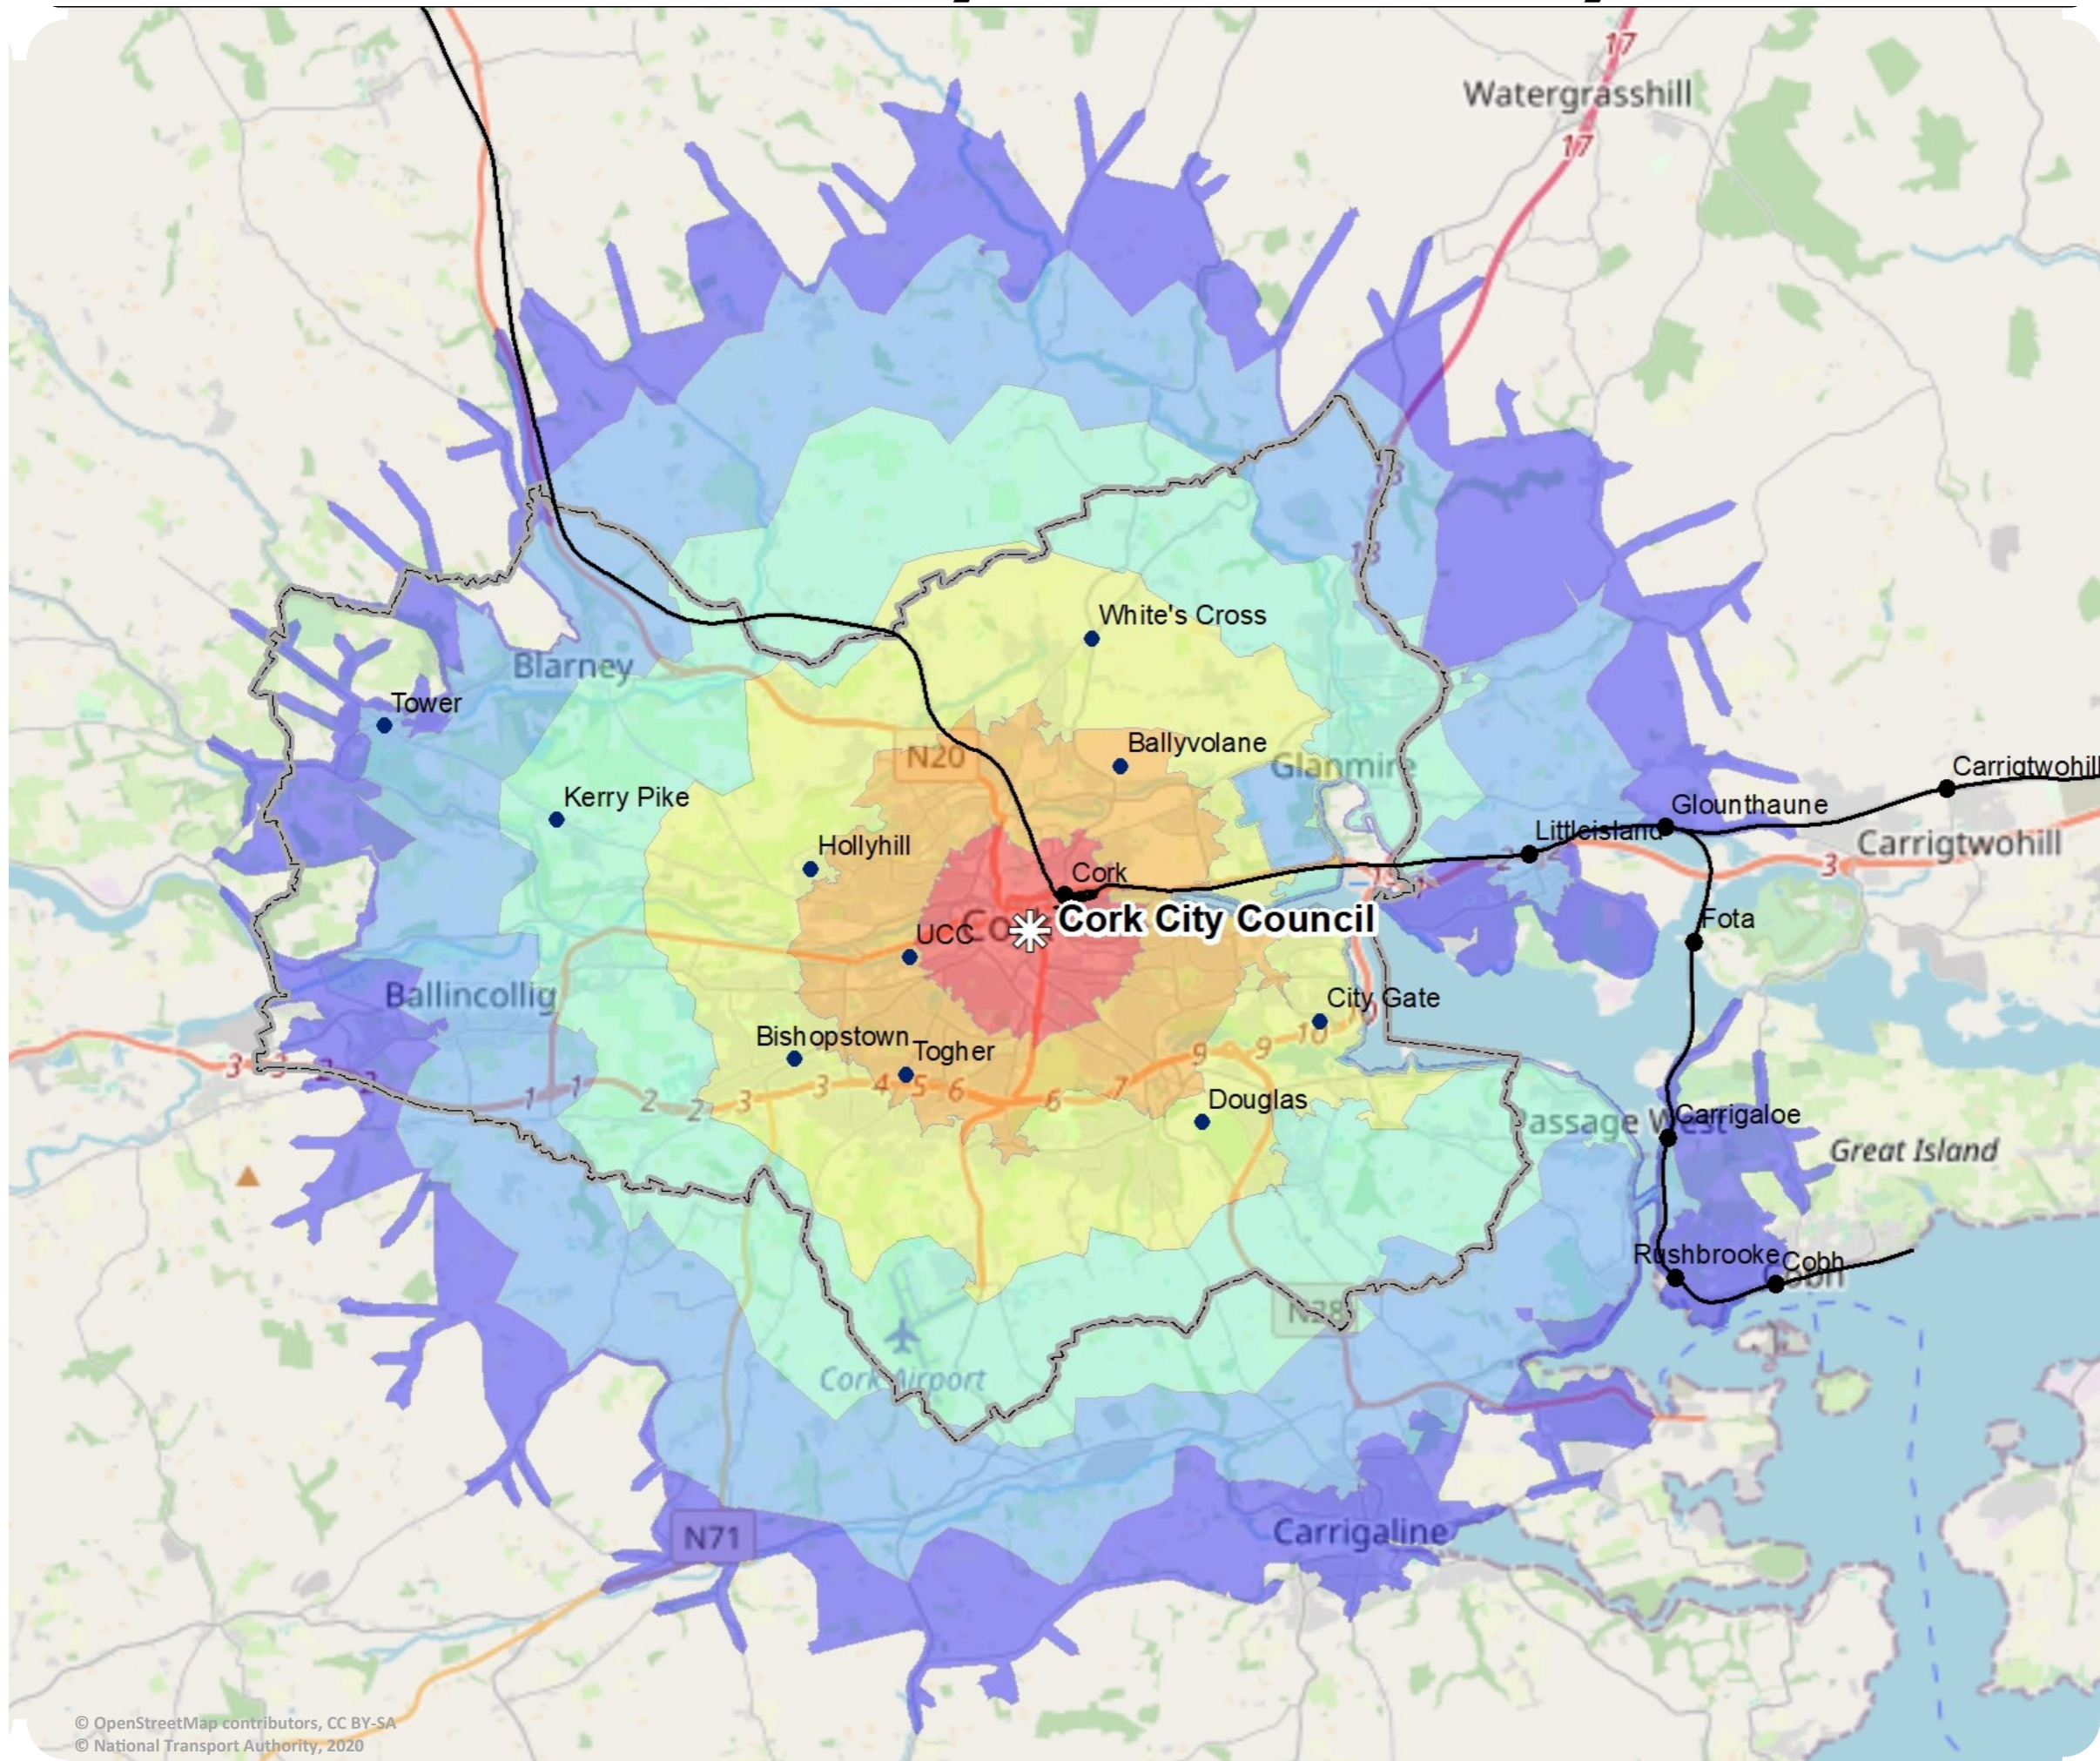

Cork City Council Cycle Times

Comhairle Cathrach Chorcaí
Cork City Council

For more information on Smarter Travel Workplaces:
www.smartertravelworkplaces.ie

Plan your Journey!
www.transportforireland.ie

Door-to-door information for all journeys in Ireland, including journeys on foot and by all modes of public transport. App for Android and iPhone available.

APPROX. CYCLE TIME Minutes

● Rail

Údarás Náisiúnta Iompair
National Transport Authority

[smartertravel](http://smartertravel.ie) >>>
>>> [workplaces](http://workplaces.ie)

Cork City Council Walk Times

Comhairle Cathrach Chorcaí
Cork City Council

APPROX. WALK TIME Minutes

- 5
- 25
- 10
- 30
- 15
- 35
- 20
- 40

- Coke Zero Bike Station
- Rail

Údarás Náisiúnta Iompair
National Transport Authority

[smartertravel >>>](http://www.smartertravelworkplaces.ie)
[workplaces >>>](http://www.smartertravelworkplaces.ie)

© OpenStreetMap contributors, CC BY-SA
© National Transport Authority, 2019