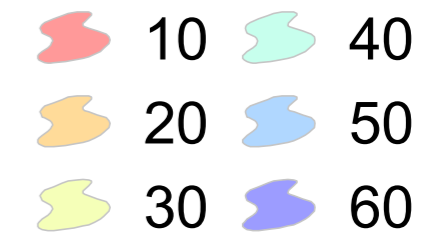

APPROX. CYCLE TIME Minutes

● Rail