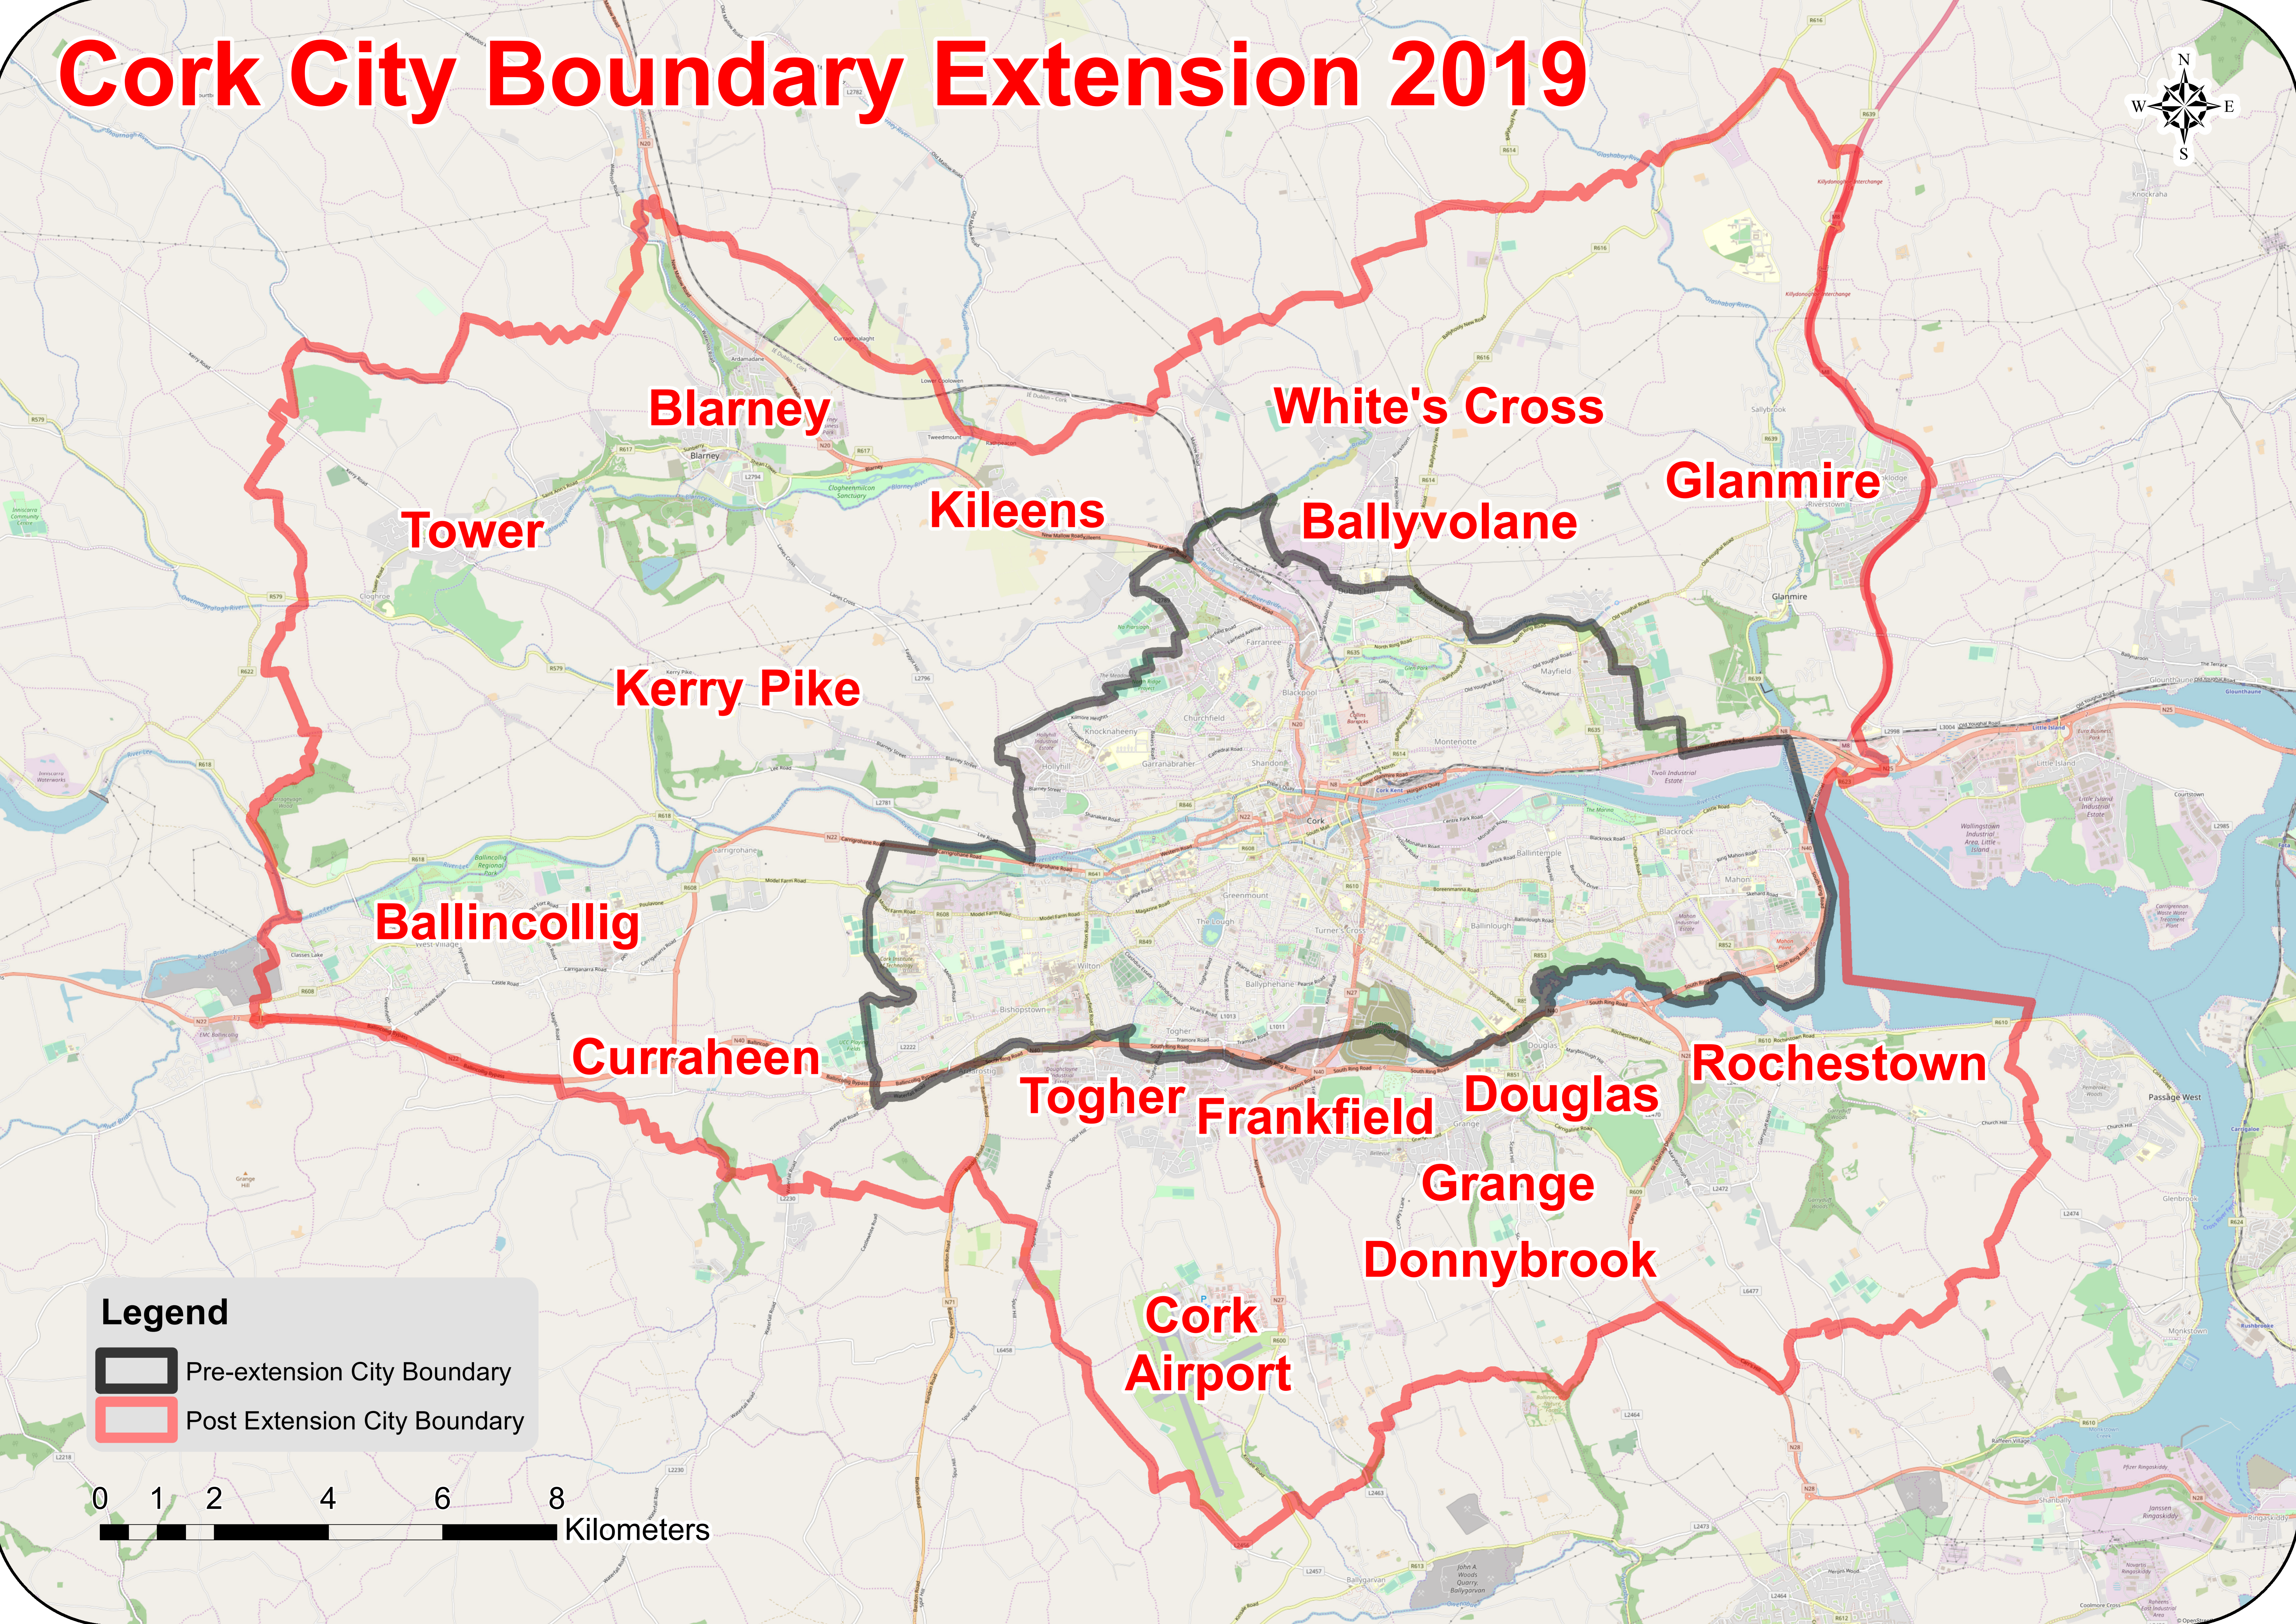

# Cork City Boundary Extension 2019

**Legend**

-  Pre-extension City Boundary
-  Post Extension City Boundary